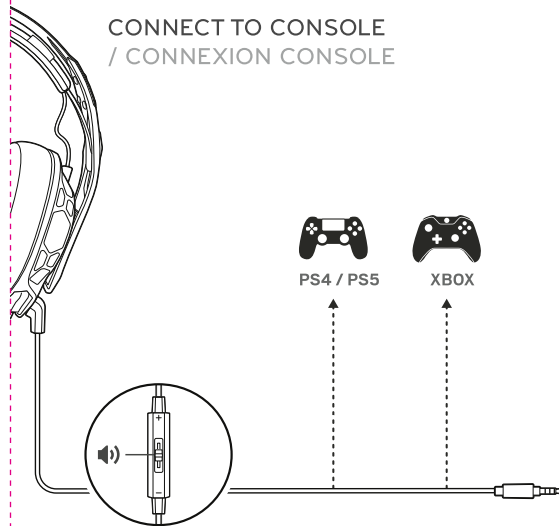

 NACONGAMING.COM

CONNECT TO CONSOLE
/ CONNEXION CONSOLE

To adjust system volume,
check your console's user guide.

CONNECT TO PC
/ CONNEXION PC

CONNECT TO MOBILE
/ CONNEXION MOBILE

©2020 NACON. NACON and RIG are trademarks of NACON, registered in the US and other countries. All trademarks are the property of their respective owners.