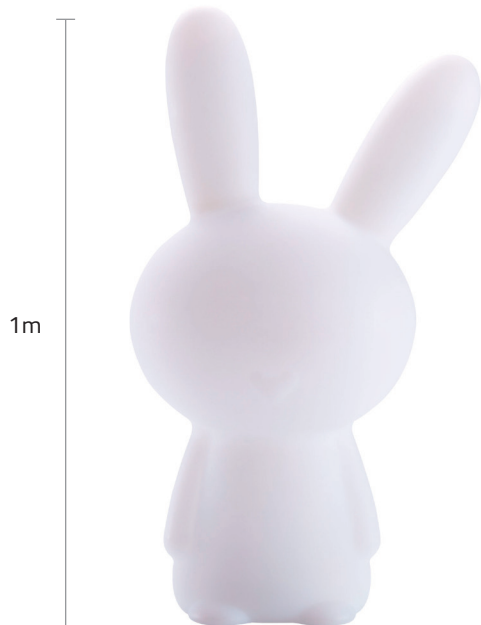

ELECTRONICS

BTLRABBITXL

 **Bluetooth®**

INFORMATION

REFERENCE : **BTLRABBITXL**

COLOUR : **CLEAR WHITE**

SIZE PRODUCT (L x H x W > CM) : **57,96 x 39,4 x 100,33**

SIZE BOX (L x H x W > CM) : **55 x 40,7 x 101,4**

OUTER CARTON QUANTITY : **1**

WEIGHT (G) : **15000**

WIRELESS LUMINOUS SPEAKER BTLRABBITXL BIGBEN

- Bluetooth®
- USB port to read your music
- AUX-IN 3.5 mm (cable included)
- USB charging (cable included)
- Lithium battery (8800mAh)
- Remote control
- Several colors and light effects
- Total music power 200 Watts