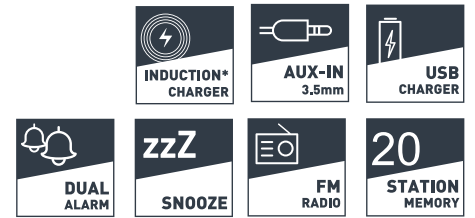

ELECTRONICS - TYPE

RR140IJUNGLE

INFORMATION

REFERENCE : **RR140IJUNGLE**

PATTERN/COLOUR : **PATTERN**

SIZE PRODUCT (L x H x W > CM) : **19 x 7 x 14**

SIZE PACKAGING (L x H x W > CM) : **TBC**

SIZE BOX (L x H x W > CM) : **TBC**

OUTER CARTON QUANTITY : **6**

INNER CARTON QUANTITY : **TBC**

WEIGHT (G) : **TBC**