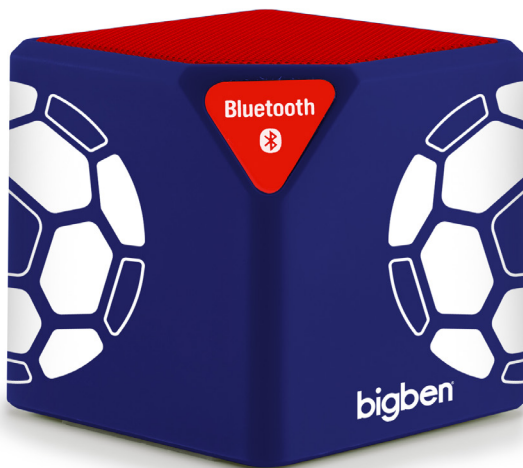

ELECTRONICS

BT14FOOT

SPEAKER

 **Bluetooth®**

INFORMATION

REFERENCE : **BT14FOOT**

COLOUR : **BLUE**

SIZE PRODUCT (L x H x W > CM) : **5.2 x 5.2 x 5.2**

SIZE PACKAGING (L x H x W > CM) : **7 x 7 x 9**

SIZE BOX (L x H x W > CM) : **36 x 31 x 21,5**

OUTER CARTON QUANTITY : **40**

WEIGHT (G) : **185**

**WIRELESS PORTABLE SPEAKER
BT14FOOT BIGBEN**

- Bluetooth®
- Light effects
- Wireless music streaming
- Hands free audio and headset profiles for hands-free calling
- Range up to 33 feet transmitter distance
- USB charging (cable included)
- 3.5 mm AUX-IN (cable not included)
- Rechargeable Lithium battery for 8 hours of playtime
- Built in Mic with advanced noise cancellation
- Total musical power: 9 W (3 W RMS)