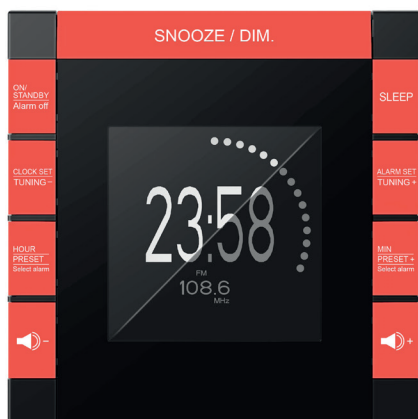

INFORMATION

REFERENCE : **RR70PROCKWOOD**

COLOUR : **PATTERN**

SIZE PRODUCT (L x H x W > CM) : **12 x 12 x 12**

SIZE PACKAGING (L x H x W > CM) : **15.5 x 15.5 x 15.5**

SIZE BOX (L x H x W > CM) : **32.5 x 34.5 x 33.5**

OUTER CARTON QUANTITY : **8**

WEIGHT (G) : **842**

ALARM CLOCK WITH PROJECTOR

- Digital FM Tuner
- Radio Frequency displayed
- White LCD Display
- Adjustable and reversible projector
- Calendar feature
- Clock Back up: 2 x LR3 - AAA (not included)
- Double Alarm
- Wake up with buzzer or Radio
- Snooze function / Sleep
- Power supply: AC 230V