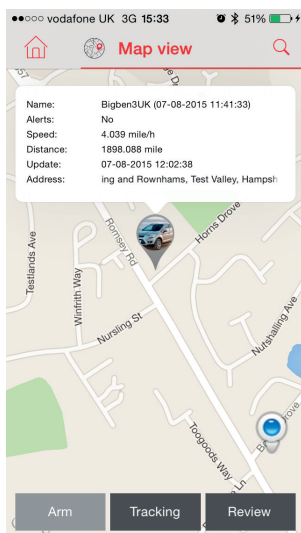

Review – This allows you to watch any previous recorded journey from any date, fully animated on a map.

Clear Alerts – This clears any existing alert status.

Press the house logo in the top left of the page to return to the home page.

Map View

01. On the home page, press Map icon in the top right of the page.

02. On this page you can view the position of your vehicle. It will also display other information such as the Alert status, current speed (if it is moving) and the full address.

03. At the bottom of this page you can also arm or disarm the tracker, switch tracking on or off so you can see a trace line of its journey or shortcut to the review page. Press the house logo in the top left of the page to return to the home page.

04. This page also allows you to view the proximity of you to your vehicle. Press the proximity icon in the lower right corner of the map screen.

05. The proximity view allows you to view your current position on the map and the position of your vehicle. If you have more than one vehicle on your account you can limit the range of this mode by using the slider tool on the left side of the map. Slide it up to increase the distance and down to decrease the distance.