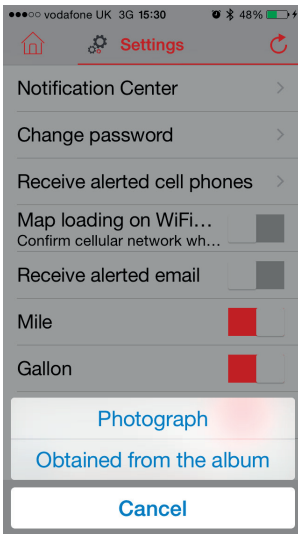

04. Once on the home page you can select your options and start tracking your vehicle. The available options are as follows.

05. For first use, we recommend going to the settings option in the bottom left of the home page to insert more information about your Vehicle.

SETTINGS PAGE

01. Press the settings button in the bottom left of the home page to enter the settings. Here you can enter a range of information.

- About and Help should be listed here.
- About gives information about Thomson.
- Help directs you to the support page and online full instructions.
- Notification Centre. – This lists all of the notifications sent.
- Change password – This allows you to change the password for the app.
- Receive alerted cell phones – This allows you to input up to 4 phone numbers to receive alert SMS messages.
- Map Loading on Wi-Fi – Activate this if you only want to download map data while on a Wi-Fi network to save your mobile data usage.
- Receive Altered email – This allows you to input an email address to receive alerts
- Mile \ KM – Use this to set your unit measurement as miles or kilometres
- Gallon \ Litre – Use this to set your fuel unit measurement as gallons or litres.
- Summertime – use this if you are using summertime settings for your time zone.
- The final option provides a sub page to enter details about your account and vehicle. This is the Edit Vehicle screen. You can also add a photo of your vehicle by pressing the camera icon. You can use an existing photo or create a new one with your camera.