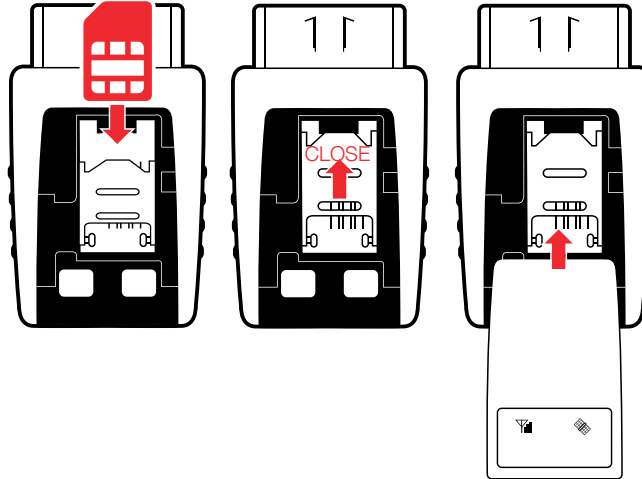

NOTE: the product comes with 2 years of positioning service.

02. Open the tracker by sliding open the cover on the underside of the tracker.

03. Slide the sim card holder down and fold up so you can fit the sim card.

04. Insert the sim card, fold the holder down and slide the holder up so it locks into position.

05. Connect the Tracker to the OBDII port on your car. This is normally under your dashboard or behind a closed panel. Please refer to your car manual or check online for your make and model of vehicle. If you are using an OBDII extension cable, insert this first and then attach the tracker. Please visit our website for more information.