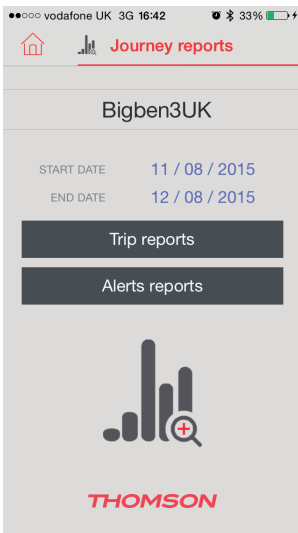

Review

01. Touch the middle left button on the home page to enter the review options.

On this page you can enter a start date and end date to review a full animated route taken by your vehicle.

02. Simply touch the start date or end date, rotate the selection to your preferred dates and times and then press OK. Then press the Tick icon in.

03. You can now view the journey taken on your chosen dates. Press the play button at the top of the review page to start the animation and press the stop button to stop it.

You can change the speed of the playback by pressing the speedometer icon in the bottom right of the page. Select from 1X to 4X speeds.

Press the back button in the top left corner and then the house icon to return to the home page.

Journey reports

01. Touch the middle right button on the home page to enter the journey reports.

On this page you can input a start and end date to get full reports on your journeys and any alerts.

02. Simply touch start date and end date sections and select the dates you wish to check from the calendar view.

03. Then select either the trip report or alert report button to view the report data. Note that you can only view a section of 30 days at any one time.