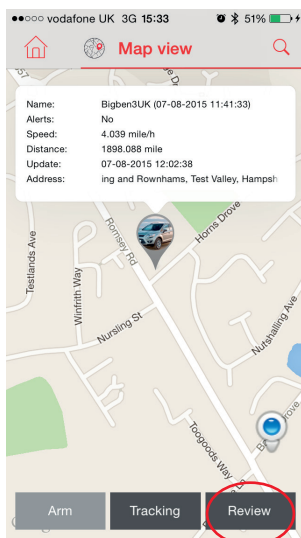

Arm – This allows you to arm the Anti – theft alarm. If your car is moved without authorization, you will receive a message on your phone or email.

Tracking – This allows you to view your car in real time on Google Maps and track its route.

Review – This allows you to watch any previous recorded journey from any date, fully animated on a map.

Clear Alerts – This clears any existing alert status.

Press the house logo in the top left of the page to return to the home page.

Map View

01. On the home page, press Map icon in the top right of the page.

02. On this page you can view the position of your vehicle. It will also display other information such as the Alert status, current speed (if it is moving) and the full address.

04. This page also allows you to view the proximity of you to your vehicle. Press the proximity icon in the lower right corner of the map screen.

05. The proximity view allows you to view your current position on the map and the position of your vehicle. If you have more than one vehicle on your account you can limit the range of this mode by using the slider tool on the left side of the map. Slide it up to increase the distance and down to decrease the distance.