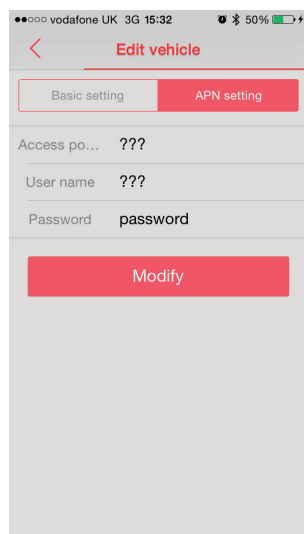

Note: It is important to input the correct Urban and Extra Urban MPG \ KPL in order for the app to calculate your fuel consumption as accurately as possible. You should find this information in your vehicle handbook or online. This calculation is only an estimate as fuel consumption will differ depending on driving style and vehicle age. When you make any changes to this page, ensure you press the submit button.

03. If for any reason you change the sim card operator for your tracker, you will also need to change the APN details. To do this, select the APN Setting option at the top right of the Edit Vehicle page and enter the new APN settings. Then select modify. Your new APN details will then be set.