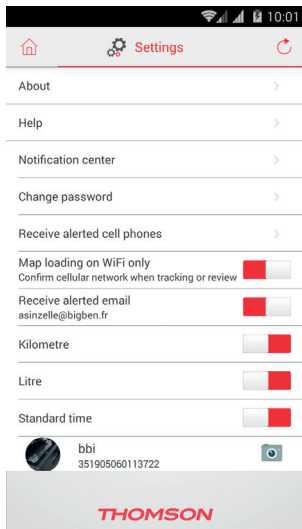

SETTINGS PAGE

01. Press the settings button in the bottom left of the home page to enter the settings. Here you can enter a range of information.