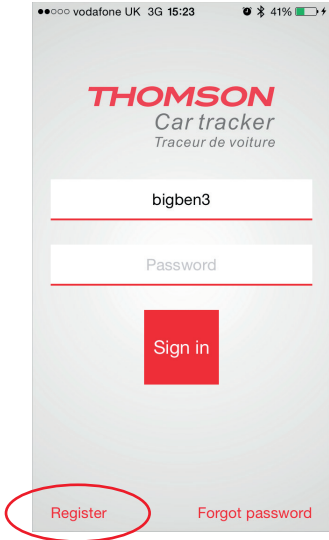

04. Insert the sim card, fold the holder down and slide the holder up so it locks into position.

05. Connect the Tracker to the OBDII port on your car. This is normally under your dashboard or behind a closed panel. Please refer to your car manual or check online for your make and model of vehicle. If you are using an OBDII extension cable, insert this first and then attach the tracker. Please visit our website for more information.

06. To check that the sim card and tracker is installed correctly, call the phone number of the sim card. The LED's on the product will flash to confirm it is functioning.

1.2 APP SET UP

Now that the product is fitted to your car, you need to set up the app on your Apple or Android smartphone. Download the app from the Apple Store or Google Play. The app name is Thomson GPS car tracker.

Once your app is installed you can begin the set up process.

01. Launch the app and select the register option at the bottom left of the login page.

02. Fill in all of the details requested. Once completed, press the tick icon in the top right corner of the page. During the process you will need to scan the QR code or manually input the IMEI number.

- ← Insert your user name here
- ← Insert your email address
- ← Insert a password
- ← Repeat the same password
- ← Enter the IMEI number or scan the QR code
- ← Enter the name for the GPS tracker device
- ← Enter the sim card number for the GPS tracker device
- ← Enter the APN name for your sim card operator
- ← Enter the User name of your sim card operator
- ← Enter the password of your sim card operator