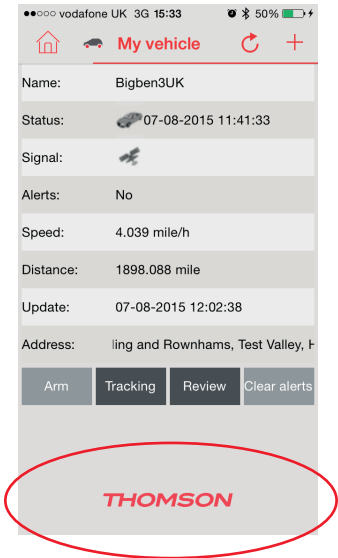

03. If you do not wish to add any other vehicles, you can skip step 2 and simply read the data from your tracker on the My Vehicle page.

04. At the bottom of the my vehicles page you will see 4 options.

Arm – This allows you to arm the Anti – theft alarm. If your car is moved without authorization, you will receive a message on your phone or email.

Tracking – This allows you to view your car in real time on Google Maps and track its route.

Map View

01. On the home page, press Map icon in the top right of the page.

02. On this page you can view the position of your vehicle. It will also display other information such as the Alert status, current speed (if it is moving) and the full address.