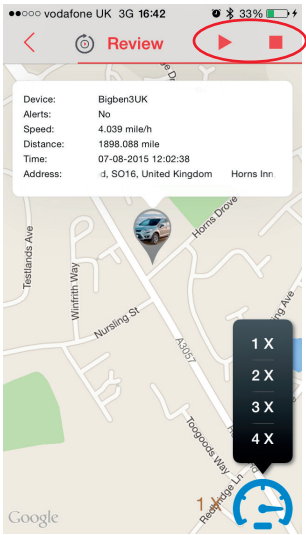

You can change the speed of the playback by pressing the speedometer icon in the bottom right of the page. Select from 1X to 4X speeds.

Press the back button in the top left corner and then the house icon to return to the home page.

Journey reports

01. Touch the middle right button on the home page to enter the journey reports.

On this page you can input a start and end date to get full reports on your journeys and any alerts.

02. Simply touch start date and end date sections and select the dates you wish to check from the calendar view.