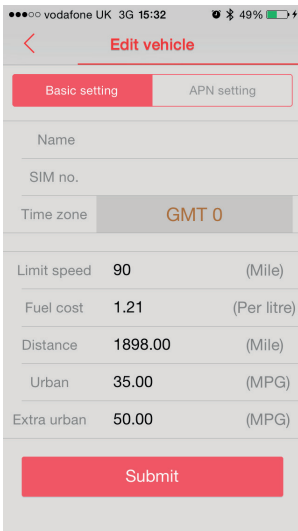

04. Once on the home page you can select your options and start tracking your vehicle. The available options are as follows.

05. For first use, we recommend going to the settings option in the bottom left of the home page to insert more information about your Vehicle.

SETTINGS PAGE

01. Press the settings button in the bottom left of the home page to enter the settings. Here you can enter a range of information.

- About and Help should be listed here.
- About gives information about Thomson.
- Help directs you to the support page and online full instructions.
- Notification Centre. – This lists all of the notifications sent.
- Change password – This allows you to change the password for the app.
- Receive alerted cell phones – This allows you to input up to 4 phone numbers to receive alert SMS messages.
- Map Loading on Wi-Fi – Activate this if you only want to download map data while on a Wi-Fi network to save your mobile data usage.
- Receive Altered email – This allows you to input an email address to receive alerts
- Mile \ KM – Use this to set your unit measurement as miles or kilometres
- Gallon \ Litre – Use this to set your fuel unit measurement as gallons or litres.
- Summertime – use this if you are using summertime settings for your time zone.
- The final option provides a sub page to enter details about your account and vehicle. This is the Edit Vehicle screen. You can also add a photo of your vehicle by pressing the camera icon. You can use an existing photo or create a new one with your camera.

02. To enter the Edit Vehicle page, touch the area where your user name and serial number are shown.

On the Edit Vehicle page you can do the following:

- Change the user account name
- Change the sim number of the tracker
- Change your local time zone
- Input a speed limit alert
- Input your fuel cost per litre
- Input your vehicle mileage
- Input your Vehicle MPG \ KPL