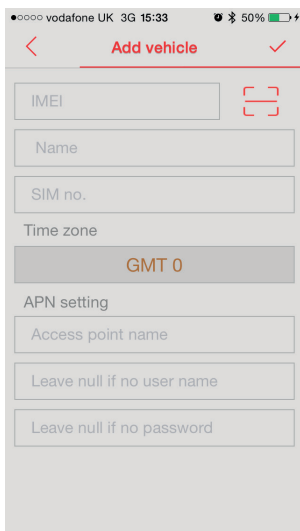

03. If you do not wish to add any other vehicles, you can skip step 2 and simply read the data from your tracker on the My Vehicle page.

04. At the bottom of the my vehicles page you will see 4 options.

Arm – This allows you to arm the Anti – theft alarm. If your car is moved without authorization, you will receive a message on your phone or email.

Tracking – This allows you to view your car in real time on Google Maps and track its route.

Review – This allows you to watch any previous recorded journey from any date, fully animated on a map.