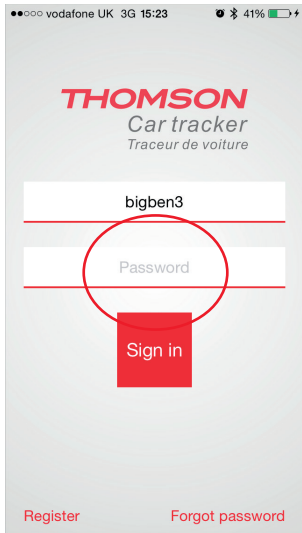

03. Once complete, login with your chosen user name and password, press sign in and you will be taken to the home page.