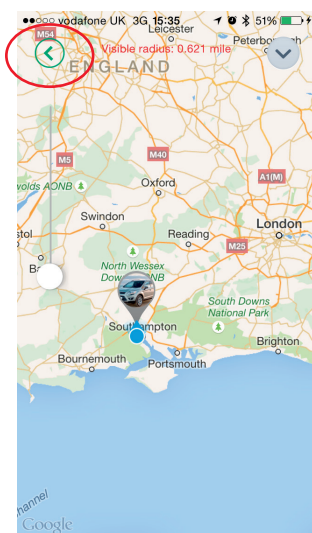

Map View

01. On the home page, press Map icon in the top right of the page.

02. On this page you can view the position of your vehicle. It will also display other information such as the Alert status, current speed (if it is moving) and the full address.

04. This page also allows you to view the proximity of you to your vehicle. Press the proximity icon in the lower right corner of the map screen.

05. The proximity view allows you to view your current position on the map and the position of your vehicle. If you have more than one vehicle on your account you can limit the range of this mode by using the slider tool on the left side of the map. Slide it up to increase the distance and down to decrease the distance.