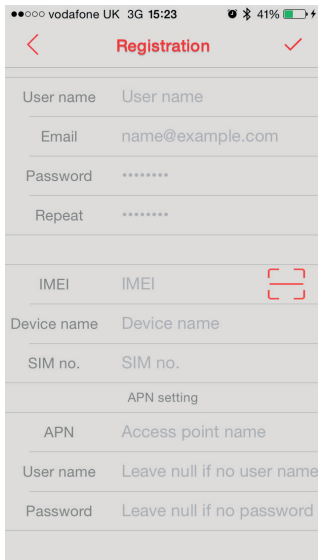

04. Insert the sim card, fold the holder down and slide the holder up so it locks into position.

05. Connect the Tracker to the OBDII port on your car. This is normally under your dashboard or behind a closed panel. Please refer to your car manual or check online for your make and model of vehicle. If you are using an OBDII extension cable, insert this first and then attach the tracker. Please visit our website for more information.

06. To check that the sim card and tracker is installed correctly, call the phone number of the sim card. The LED's on the product will flash to confirm it is functioning.

1.2 APP SET UP

Now that the product is fitted to your car, you need to set up the app on your Apple or Android smartphone. Download the app from the Apple Store or Google Play. The app name is Thomson GPS car tracker.

Once your app is installed you can begin the set up process.

01. Launch the app and select the register option at the bottom left of the login page.

02. Fill in all of the details requested. Once completed, press the tick icon in the top right corner of the page. During the process you will need to scan the QR code or manually input the IMEI number.

- ← Insert your user name here
- ← Insert your email address
- ← Insert a password
- ← Repeat the same password
- ← Enter the IMEI number or scan the QR code
- ← Enter the name for the GPS tracker device
- ← Enter the sim card number for the GPS tracker device
- ← Enter the APN name for your sim card operator
- ← Enter the User name of your sim card operator
- ← Enter the password of your sim card operator