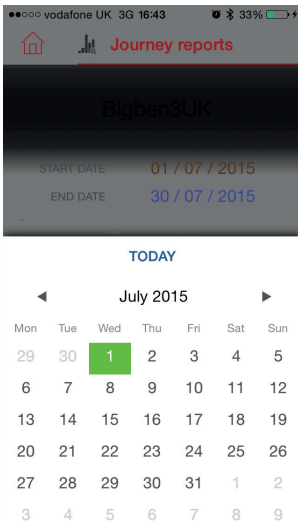

03. You can now view the journey taken on your chosen dates. Press the play button at the top of the review page to start the animation and press the stop button to stop it.

You can change the speed of the playback by pressing the speedometer icon in the bottom right of the page. Select from 1X to 4X speeds.

Press the back button in the top left corner and then the house icon to return to the home page.

Journey reports

01. Touch the middle right button on the home page to enter the journey reports.

On this page you can input a start and end date to get full reports on your journeys and any alerts.

02. Simply touch start date and end date sections and select the dates you wish to check from the calendar view.

03. Then select either the trip report or alert report button to view the report data. Note that you can only view a section of 30 days at any one time.

If you select trip report, you can now view the report details including that start and end address of each journey, the duration, distance average speed and fuel usage.

If you select Alert report it will show you all the types of alerts that have happened, including anti theft, power loss, geofence and engine on alerts, all of which would have sent you notifications via notification, SMS or email.