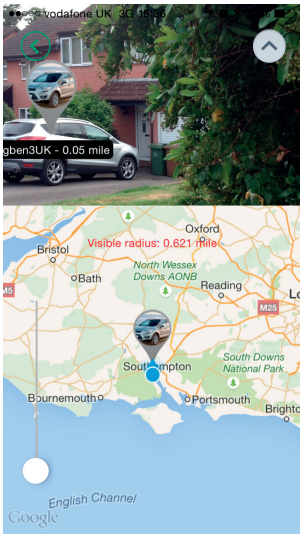

Touch the back button in the top left corner to go back to the Map view page and then the house logo to go back to the home screen.

Review

01. Touch the middle left button on the home page to enter the review options.

On this page you can enter a start date and end date to review a full animated route taken by your vehicle.