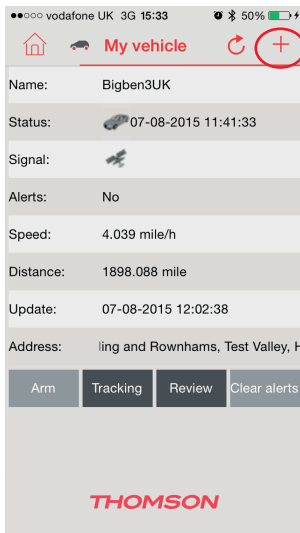

03. If you do not wish to add any other vehicles, you can skip step 2 and simply read the data from your tracker on the My Vehicle page.

04. At the bottom of the my vehicles page you will see 4 options.

Arm – This allows you to arm the Anti – theft alarm. If your car is moved without authorization, you will receive a message on your phone or email.

Tracking – This allows you to view your car in real time on Google Maps and track its route.

Review – This allows you to watch any previous recorded journey from any date, fully animated on a map.