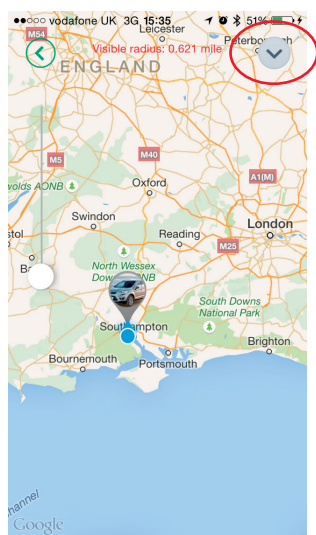

Map View

01. On the home page, press Map icon in the top right of the page.

02. On this page you can view the position of your vehicle. It will also display other information such as the Alert status, current speed (if it is moving) and the full address.

04. This page also allows you to view the proximity of you to your vehicle. Press the proximity icon in the lower right corner of the map screen.

05. The proximity view allows you to view your current position on the map and the position of your vehicle. If you have more than one vehicle on your account you can limit the range of this mode by using the slider tool on the left side of the map. Slide it up to increase the distance and down to decrease the distance.

Use 2 fingers to spread or pinch the view to zoom in and out of the map.

06. You can also use your camera to help find your vehicle if you have parked it somewhere and are finding it difficult to locate. To do this, press the down chevron in the top right of the map view. This is known as the Augmented Reality mode.

You can now hold up your phone so that the camera can view your location. As you circle from that spot a pointer should appear on your screen. This will then give you the rough direction and distance to your vehicle. Keep walking in that direction and it should lead you back to your parked vehicle position.