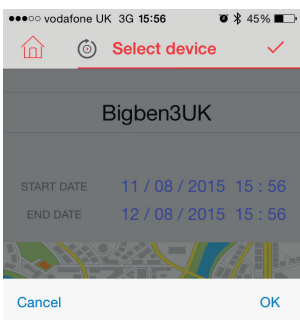

Use 2 fingers to spread or pinch the view to zoom in and out of the map.

06. You can also use your camera to help find your vehicle if you have parked it somewhere and are finding it difficult to locate. To do this, press the down chevron in the top right of the map view. This is known as the Augmented Reality mode.

You can now hold up your phone so that the camera can view your location. As you circle from that spot a pointer should appear on your screen. This will then give you the rough direction and distance to your vehicle. Keep walking in that direction and it should lead you back to your parked vehicle position.

Note: that this will only work in an outdoor environment and not in covered car parks like multi-story or underground. The tracker will only know the last known position when it entered the car park.

Touch the back button in the top left corner to go back to the Map view page and then the house logo to go back to the home screen.

Review

01. Touch the middle left button on the home page to enter the review options.

On this page you can enter a start date and end date to review a full animated route taken by your vehicle.

02. Simply touch the start date or end date, rotate the selection to your preferred dates and times and then press OK. Then press the Tick icon in.