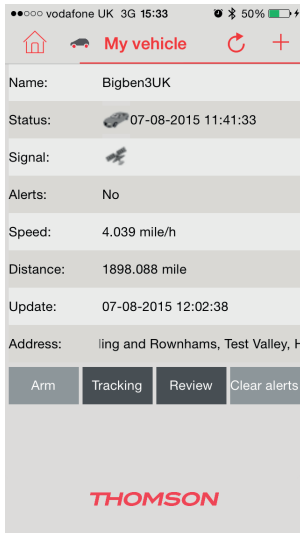

03. If for any reason you change the sim card operator for your tracker, you will also need to change the APN details. To do this, select the APN Setting option at the top right of the Edit Vehicle page and enter the new APN settings. Then select modify. Your new APN details will then be set.

- ← Shows your device name
- ← Shows the current status of your vehicle and the last tracked time it was seen online
- ← Shows the GPS signal status. Green = good / Grey = lost / Red = Alert triggered
- ← Shows any current alerts
- ← Shows the current speed of your vehicle
- ← Shows the total distance your vehicle has taken
- ← Shows the last time the tracker was updated.
- ← Shows the current address of your vehicle