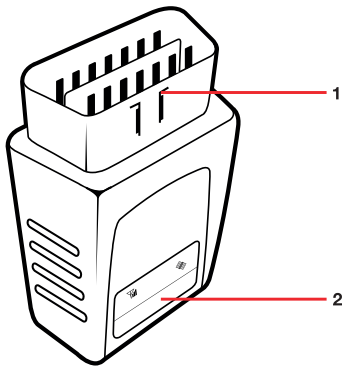

THOMSON

CAR TRACKER

TRAQUEUR GPS DE VOITURE

THOMSON

GPS Car Tracker
BB8299

Bigben Interactive FRANCE
Rue de la voyette CRT2 - 59814
LESQUIN Cedex

THOMSON Car Tracker

Thank you for purchasing this THOMSON product. In case of a malfunction please refer to the support information at the end of this manual. We highly appreciate any feedback which helps us to improve our products. Please keep this instruction manual for future reference.

PRODUCT SPECIFICATIONS

- OBDII GPS tracker
- Operates on GPS and GPRS
- Product dimensions 78x42x25 mm
- Weight 58g

CONTENTS OF THE PACKAGE

- GPS Tracker Unit
- OBDII ext cable (optional)

DEVICE DESCRIPTION