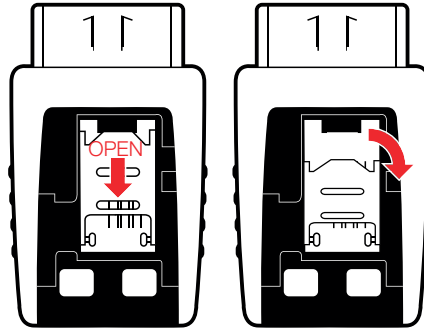

NOTE: the product comes with 2 years of positioning service.

02. Open the tracker by sliding open the cover on the underside of the tracker.

03. Slide the sim card holder down and fold up so you can fit the sim card.

04. Insert the sim card, fold the holder down and slide the holder up so it locks into position.

05. Connect the Tracker to the OBDII port on your car. This is normally under your dashboard or behind a closed panel. Please refer to your car manual or check online for your make and model of vehicle. If you are using an OBDII extension cable, insert this first and then attach the tracker. Please visit our website for more information.