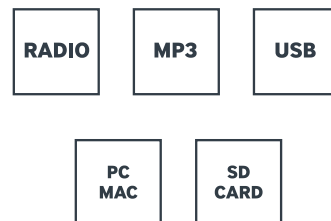

ELECTRONICS

TW7TB

SPEAKER