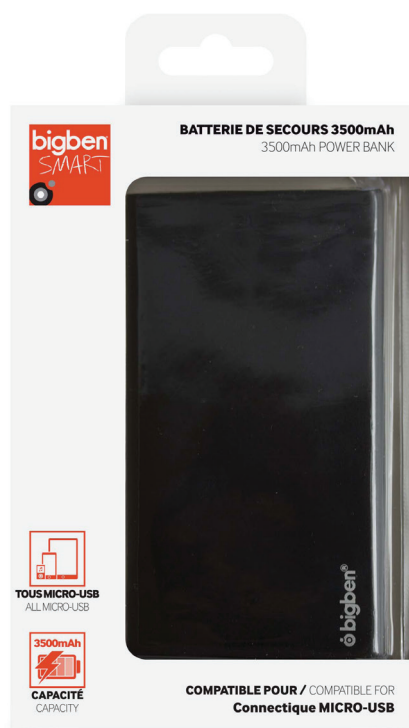

ACCESSORY

POWERBANK3500BB

UNIVERSAL

INFORMATION

REFERENCE : **POWERBANK3500BB**

PACKAGING : **BOX+BLISTER**

COLOUR : **TBC**

SIZE (MM) : **155 x 100 x 32**

OUTER CARTON QUANTITY : **TBC**

INNER CARTON QUANTITY : **TBC**

WEIGHT (G) : **TBC**

- Backup handheld battery to charge all your mobile devices
- Extra slim design, ideal when on the move
- LED Battery indication
- Output 5V - 1A