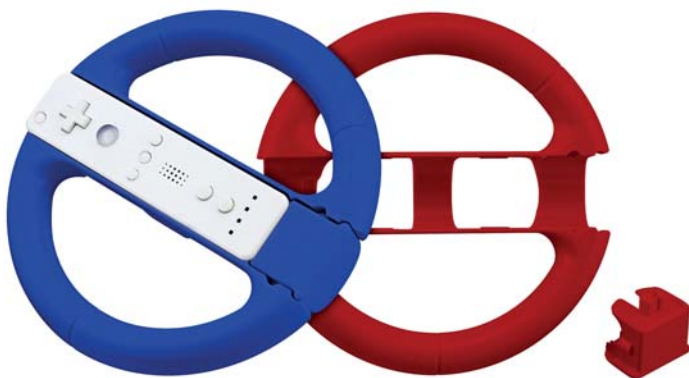

Compatible with
Compatible avec
Kompatibel mit

MarioKart™
...

INFORMATIONS

Reference: **WIIDRIVETWIN**

Packaging: **BLISTER**

Colour: **WHITE+WHITE - BLUE+RED
WHITE+BLACK**

Size (mm): **TBC**

Outer carton quantity: **TBC**

Inner carton quantity: **TBC**

Weight (g): **TBC**

Wheels for Wii Remote™

- Quick and easy to use.
- Compatibility dependant on software.

Wii™ remote not included.