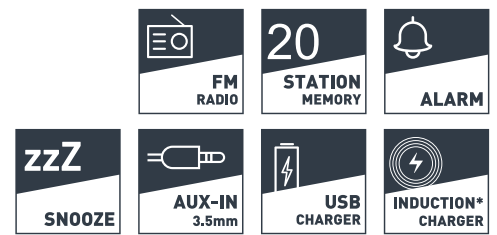

ELECTRONICS - TYPE

RR140IG

INFORMATION

REFERENCE : **RR140IG**

PATTERN/COLOUR : **GREY**

SIZE PRODUCT (L x H x W > CM) : **19 x 7 x 14**

SIZE PACKAGING (L x H x W > CM) : **26 x 16 x 10**

SIZE BOX (L x H x W > CM) : **TBC**

OUTER CARTON QUANTITY : **6**

INNER CARTON QUANTITY : **TBC**

WEIGHT (G) : **TBC**